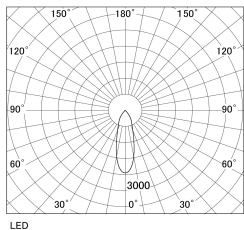

Item no. SD381-2630B9027-R-IK

Series Name: Clady versa R-G tracklight
(In track) (SD381-R-IK)

■ Direct Horizontal Illuminance SD381-2630B9027-R-IK

Illuminance Angle	Beam Angle	Vertical Illuminance(lx)
28°	30°	27680
490	1	6920
990	2	3080
1490	3	1730
1990		1110
		770
		560
		430

Luminous flux : 2950 lm

Installation	Track mount
Type	Extra high-efficiency tracklight
Fixture wattage	23W
Beam angle	30deg
Color Temp.	2700K
CRI	Ra>90
Luminous	2948 lm
Body	Die-castaluminumalloy
Body finish	Black
Trim finish	Black
Reflector finish	N/A
IP Rate	IP20
Light source	COB module
Input Voltage	AC220~240V
Dimming Type	Non-Dimmable
Certificate	CE,CCC
Cut Hole	N/A