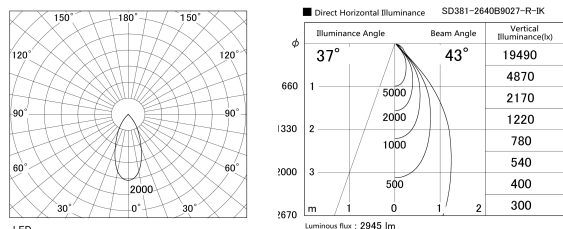

Item no. SD381-2640B9027-R-IK

Series Name: Clady versa R-G tracklight  
(In track) (SD381-R-IK)

Installation	Track mount
Type	Extra high-efficiency tracklight
Fixture wattage	23W
Beam angle	43deg
Color Temp.	2700K
CRI	Ra>90
Luminous	2947 lm
Body	Die-castaluminumalloy
Body finish	Black
Trim finish	Black
Reflector finish	N/A
IP Rate	IP20
Light source	COB module
Input Voltage	AC220~240V
Dimming Type	Non-Dimmable
Certificate	CE,CCC
Cut Hole	N/A