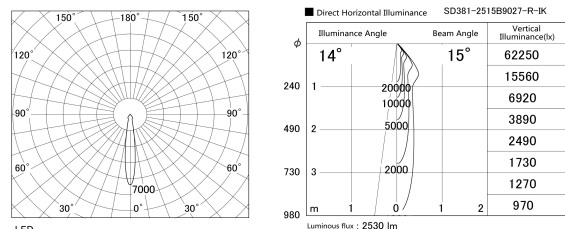

Item no. SD381-2515B9027-R-IK

Series Name: Clady versa R-G tracklight
(In track) (SD381-R-IK)

Installation	Track mount
Type	Extra high-efficiency tracklight
Fixture wattage	23W
Beam angle	15deg
Color Temp.	2700K
CRI	Ra>90
Luminous	2528 lm
Body	Die-castaluminumalloy
Body finish	Black
Trim finish	Black
Reflector finish	N/A
IP Rate	IP20
Light source	COB module
Input Voltage	AC220~240V
Dimming Type	Non-Dimmable
Certificate	CE,CCC
Cut Hole	N/A