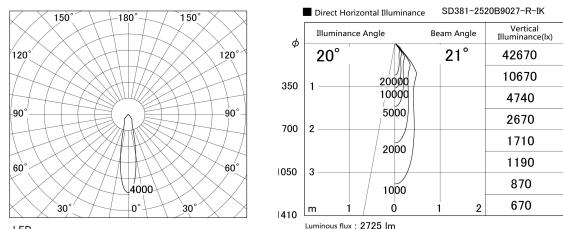

Item no. SD381-2520B9027-R-IK

Series Name: Clady versa R-G tracklight
(In track) (SD381-R-IK)

Installation	Track mount
Type	Extra high-efficiency tracklight
Fixture wattage	23W
Beam angle	21deg
Color Temp.	2700K
CRI	Ra>90
Luminous	2726 lm
Body	Die-castaluminumalloy
Body finish	Black
Trim finish	Black
Reflector finish	N/A
IP Rate	IP20
Light source	COB module
Input Voltage	AC220~240V
Dimming Type	Non-Dimmable
Certificate	CE,CCC
Cut Hole	N/A