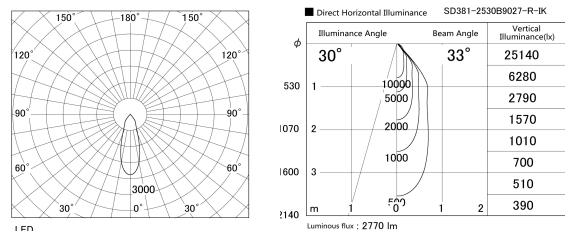

Item no. SD381-2530B9027-R-IK

Series Name: Clady versa R-G tracklight  
(In track) (SD381-R-IK)

Installation	Track mount
Type	Extra high-efficiency tracklight
Fixture wattage	23W
Beam angle	33deg
Color Temp.	2700K
CRI	Ra>90
Luminous	2769 lm
Body	Die-castaluminumalloy
Body finish	Black
Trim finish	Black
Reflector finish	N/A
IP Rate	IP20
Light source	COB module
Input Voltage	AC220~240V
Dimming Type	Non-Dimmable
Certificate	CE,CCC
Cut Hole	N/A