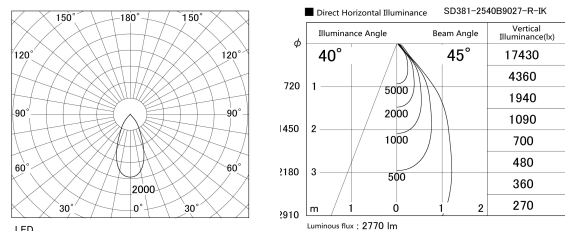

Item no. SD381-2540B9027-R-IK

Series Name: Clady versa R-G tracklight  
(In track) (SD381-R-IK)

Installation	Track mount
Type	Extra high-efficiency tracklight
Fixture wattage	23W
Beam angle	45deg
Color Temp.	2700K
CRI	Ra>90
Luminous	2771 lm
Body	Die-castaluminumalloy
Body finish	Black
Trim finish	Black
Reflector finish	N/A
IP Rate	IP20
Light source	COB module
Input Voltage	AC220~240V
Dimming Type	Non-Dimmable
Certificate	CE,CCC
Cut Hole	N/A