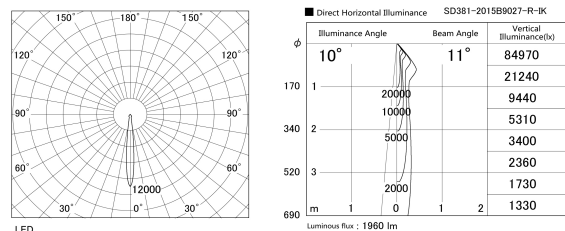

Item no. SD381-2015B9027-R-IK

Series Name: Clady versa R-G tracklight
(In track) (SD381-R-IK)

| | |
|------------------|----------------------------------|
| Installation | Track mount |
| Type | Extra high-efficiency tracklight |
| Fixture wattage | 20W |
| Beam angle | 11deg |
| Color Temp. | 2700K |
| CRI | Ra>90 |
| Luminous | 1961 lm |
| Body | Die-castaluminumalloy |
| Body finish | Black |
| Trim finish | Black |
| Reflector finish | N/A |
| IP Rate | IP20 |
| Light source | COB module |
| Input Voltage | AC220~240V |
| Dimming Type | Non-Dimmable |
| Certificate | CE,CCC |
| Cut Hole | N/A |