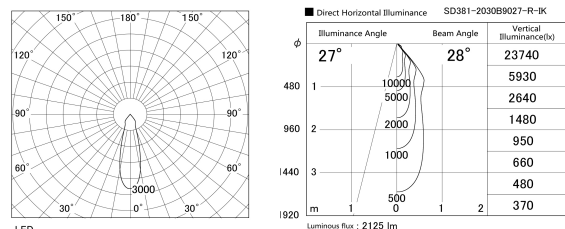

Item no. SD381-2030B9027-R-IK

Series Name: Clady versa R-G tracklight
(In track) (SD381-R-IK)

Installation	Track mount
Type	Extra high-efficiency tracklight
Fixture wattage	20W
Beam angle	28deg
Color Temp.	2700K
CRI	Ra>90
Luminous	2127 lm
Body	Die-castaluminumalloy
Body finish	Black
Trim finish	Black
Reflector finish	N/A
IP Rate	IP20
Light source	COB module
Input Voltage	AC220~240V
Dimming Type	Non-Dimmable
Certificate	CE,CCC
Cut Hole	N/A