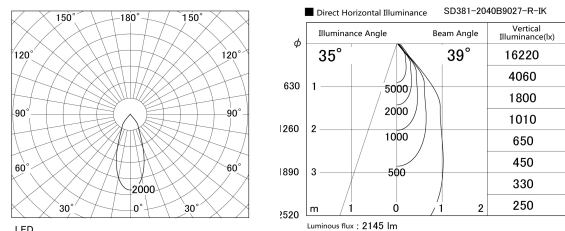

Item no. SD381-2040B9027-R-IK

Series Name: Clady versa R-G tracklight
(In track) (SD381-R-IK)

Installation	Track mount
Type	Extra high-efficiency tracklight
Fixture wattage	20W
Beam angle	39deg
Color Temp.	2700K
CRI	Ra>90
Luminous	2143 lm
Body	Die-castaluminumalloy
Body finish	Black
Trim finish	Black
Reflector finish	N/A
IP Rate	IP20
Light source	COB module
Input Voltage	AC220~240V
Dimming Type	Non-Dimmable
Certificate	CE,CCC
Cut Hole	N/A