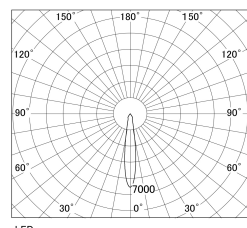

Item no. SD381-1915B9027-R-IK

Series Name: Clady versa R-G tracklight  
(In track) (SD381-R-IK)

■ Direct Horizontal Illuminance SD381-1915B9027-R-IK

φ	Illuminance Angle	Beam Angle	Vertical Illuminance(Lx)
1	15°	16°	42930
260			10730
			4770
520			2680
			1720
780			1190
			880
1050			670

Luminous flux : 1675 lm

LED

Installation	Track mount
Type	Extra high-efficiency tracklight
Fixture wattage	18.6W
Beam angle	16deg
Color Temp.	2700K
CRI	Ra>90
Luminous	1674 lm
Body	Die-castaluminumalloy
Body finish	Black
Trim finish	Black
Reflector finish	N/A
IP Rate	IP20
Light source	COB module
Input Voltage	AC220~240V
Dimming Type	Non-Dimmable
Certificate	CE,CCC
Cut Hole	N/A