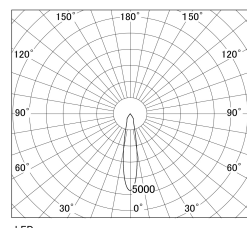

Item no. SD381-1920B9027-R-IK

Series Name: Clady versa R-G tracklight
(In track) (SD381-R-IK)

■ Direct Horizontal Illuminance SD381-1920B9027-R-IK

φ	Illuminance Angle	Beam Angle	Vertical Illuminance(Lx)
	19°	19°	32620
330	1		8150
			3620
660	2		2040
			1300
1000	3		910
			670
1330	m	1 0 1 2	510

Luminous flux : 1705 lm

LED

Installation	Track mount	
Type	Extra	high-efficiency tracklight
Fixture wattage	18.6W	
Beam angle	19deg	
Color Temp.	2700K	
CRI	Ra>90	
Luminous	1707 lm	
Body	Die-castaluminumalloy	
Body finish	Black	
Trim finish	Black	
Reflector finish	N/A	
IP Rate	IP20	
Light source	COB module	
Input Voltage	AC220~240V	
Dimming Type	Non-Dimmable	
Certificate	CE,CCC	
Cut Hole	N/A	