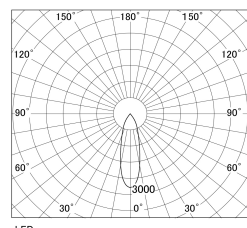

Item no. SD381-1930B9027-R-IK

Series Name: Clady versa R-G tracklight
(In track) (SD381-R-IK)

■ Direct Horizontal Illuminance SD381-1930B9027-R-IK

φ	Illuminance Angle	Beam Angle	Vertical Illuminance(Lx)
460	26°	28°	19610
920			4900
1380			2180
1840			1230
			780
			540
			400
			310

Luminous flux : 1775 lm

LED

Installation	Track mount
Type	Extra high-efficiency tracklight
Fixture wattage	18.6W
Beam angle	28deg
Color Temp.	2700K
CRI	Ra>90
Luminous	1775 lm
Body	Die-castaluminumalloy
Body finish	Black
Trim finish	Black
Reflector finish	N/A
IP Rate	IP20
Light source	COB module
Input Voltage	AC220~240V
Dimming Type	Non-Dimmable
Certificate	CE,CCC
Cut Hole	N/A