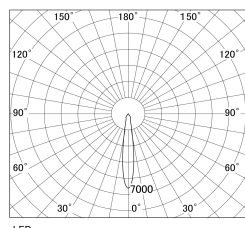

Item no. SD381-1115B9027-R-IK

Series Name: Clady versa R-G tracklight  
(In track) (SD381-R-IK)

■ Direct Horizontal Illuminance SD381-1115B9027-R-IK

φ	Illuminance Angle	Beam Angle	Vertical Illuminance(Lx)
260	15°	16°	26270
520			6570
780			2920
1050			1640
			1050
			730
			540
			410

Luminous flux : 1010 lm

Installation	Track mount
Type	Extra high-efficiency tracklight
Fixture wattage	10.5W
Beam angle	16deg
Color Temp.	2700K
CRI	Ra>90
Luminous	1012 lm
Body	Die-castaluminumalloy
Body finish	Black
Trim finish	Black
Reflector finish	N/A
IP Rate	IP20
Light source	COB module
Input Voltage	AC220~240V
Dimming Type	Non-Dimmable
Certificate	CE,CCC
Cut Hole	N/A