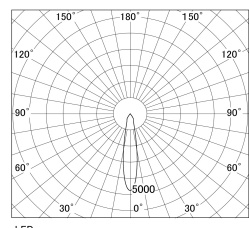

Item no. SD381-1120B9027-R-IK

Series Name: Clady versa R-G tracklight
(In track) (SD381-R-IK)

■ Direct Horizontal Illuminance SD381-1120B9027-R-IK

φ	Illuminance Angle	Beam Angle	Vertical Illuminance(Lx)
1	19°	19°	19830
330			4960
2			2200
660			1240
3			790
1000			550
1330			400
			310

Luminous flux : 1040 lm

Installation	Track mount
Type	Extra high-efficiency tracklight
Fixture wattage	10.5W
Beam angle	19deg
Color Temp.	2700K
CRI	Ra>90
Luminous	1038 lm
Body	Die-castaluminumalloy
Body finish	Black
Trim finish	Black
Reflector finish	N/A
IP Rate	IP20
Light source	COB module
Input Voltage	AC220~240V
Dimming Type	Non-Dimmable
Certificate	CE,CCC
Cut Hole	N/A