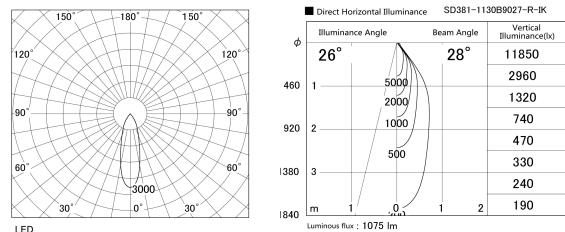

Item no. SD381-1130B9027-R-IK

Series Name: Clady versa R-G tracklight
(In track) (SD381-R-IK)

Installation	Track mount
Type	Extra high-efficiency tracklight
Fixture wattage	10.5W
Beam angle	28deg
Color Temp.	2700K
CRI	Ra>90
Luminous	1073 lm
Body	Die-castaluminumalloy
Body finish	Black
Trim finish	Black
Reflector finish	N/A
IP Rate	IP20
Light source	COB module
Input Voltage	AC220~240V
Dimming Type	Non-Dimmable
Certificate	CE,CCC
Cut Hole	N/A