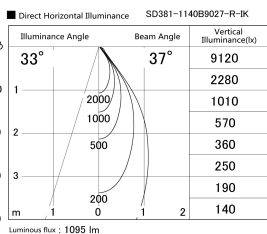

Item no. SD381-1140B9027-R-IK

Series Name: Clady versa R-G tracklight
(In track) (SD381-R-IK)

Installation	Track mount
Type	Extra high-efficiency tracklight
Fixture wattage	10.5W
Beam angle	37deg
Color Temp.	2700K
CRI	Ra>90
Luminous	1096 lm
Body	Die-castaluminumalloy
Body finish	Black
Trim finish	Black
Reflector finish	N/A
IP Rate	IP20
Light source	COB module
Input Voltage	AC220~240V
Dimming Type	Non-Dimmable
Certificate	CE,CCC
Cut Hole	N/A