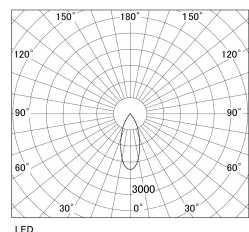

Item no. SD381-1140B9027-R-IK

Series Name: Clady versa R-G tracklight
(In track) (SD381-R-IK)

Installation	Track mount
Type	Extra high-efficiency tracklight
Fixture wattage	10.5W
Beam angle	37deg
Color Temp.	2700K
CRI	Ra>90
Luminous	1096 lm
Body	Die-castaluminumalloy
Body finish	Black
Trim finish	Black
Reflector finish	N/A
IP Rate	IP20
Light source	COB module
Input Voltage	AC220~240V
Dimming Type	Non-Dimmable
Certificate	CE,CCC
Cut Hole	N/A