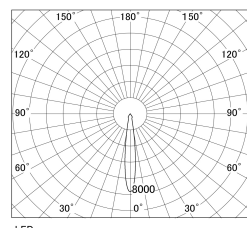

Item no. SD381-0815B9027-R-IK

Series Name: Clady versa R-G tracklight
(In track) (SD381-R-IK)

■ Direct Horizontal Illuminance SD381-0815B9027-R-IK

φ	Illuminance Angle	Beam Angle	Vertical Illuminance(Lx)
	13°	14°	24700
220	10000		6170
	5000		2740
450	2000		1540
	1000		990
680			690
			500
910			390
m	500	0	

Luminous flux : 795 lm

Installation	Track mount
Type	Extra high-efficiency tracklight
Fixture wattage	7.5W
Beam angle	16deg
Color Temp.	2700K
CRI	Ra>90
Luminous	760 lm
Body	Die-castaluminumalloy
Body finish	Black
Trim finish	Black
Reflector finish	N/A
IP Rate	IP20
Light source	COB module
Input Voltage	AC220~240V
Dimming Type	Non-Dimmable
Certificate	CE,CCC
Cut Hole	N/A