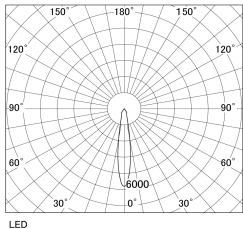

Item no. SD381-0820B9027-R-IK

Series Name: Clady versa R-G tracklight  
(In track) (SD381-R-IK)

■ Direct Horizontal Illuminance SD381-0820B9027-R-IK

φ	Illuminance Angle	Beam Angle	Vertical Illuminance(Lx)
1	17°	17°	19170
2			4790
3			2130
4			1200
5			770
6			530
7			390
8			300

Luminous flux : 825 lm

Installation	Track mount
Type	Extra high-efficiency tracklight
Fixture wattage	7.5W
Beam angle	20deg
Color Temp.	2700K
CRI	Ra>90
Luminous	755 lm
Body	Die-castaluminumalloy
Body finish	Black
Trim finish	Black
Reflector finish	N/A
IP Rate	IP20
Light source	COB module
Input Voltage	AC220~240V
Dimming Type	Non-Dimmable
Certificate	CE,CCC
Cut Hole	N/A