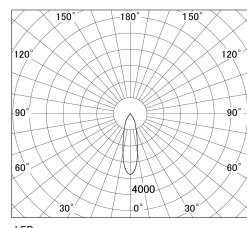

Item no. SD381-0830B9027-R-IK

Series Name: Clady versa R-G tracklight
(In track) (SD381-R-IK)

■ Direct Horizontal Illuminance SD381-0830B9027-R-IK

φ	Illuminance Angle	Beam Angle	Vertical Illuminance(Lx)
	24°	26°	10410
420	5000		2600
850	2000		1160
1270	1000		650
1700	500		420
		1	290
		2	210
		1	160

Luminous flux : 860 lm

LED

Installation	Track mount	
Type	Extra	high-efficiency tracklight
Fixture wattage	7.5W	
Beam angle	29deg	
Color Temp.	2700K	
CRI	Ra>90	
Luminous	806 lm	
Body	Die-castaluminumalloy	
Body finish	Black	
Trim finish	Black	
Reflector finish	N/A	
IP Rate	IP20	
Light source	COB module	
Input Voltage	AC220~240V	
Dimming Type	Non-Dimmable	
Certificate	CE,CCC	
Cut Hole	N/A	