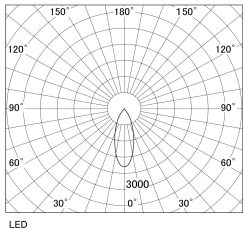

Item no. SD381-0840B9027-R-IK

Series Name: Clady versa R-G tracklight  
(In track) (SD381-R-IK)

Installation	Track mount
Type	Extra high-efficiency tracklight
Fixture wattage	7.5W
Beam angle	38deg
Color Temp.	2700K
CRI	Ra>90
Luminous	821 lm
Body	Die-castaluminumalloy
Body finish	Black
Trim finish	Black
Reflector finish	N/A
IP Rate	IP20
Light source	COB module
Input Voltage	AC220~240V
Dimming Type	Non-Dimmable
Certificate	CE,CCC
Cut Hole	N/A