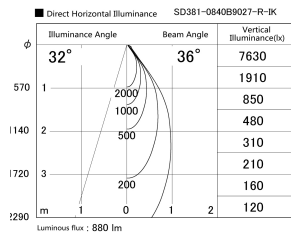

Item no. SD381-0840B9027-R-IK

Series Name: Clady versa R-G tracklight  
(In track) (SD381-R-IK)

Installation	Track mount
Type	Extra high-efficiency tracklight
Fixture wattage	7.5W
Beam angle	38deg
Color Temp.	2700K
CRI	Ra>90
Luminous	821 lm
Body	Die-castaluminumalloy
Body finish	Black
Trim finish	Black
Reflector finish	N/A
IP Rate	IP20
Light source	COB module
Input Voltage	AC220~240V
Dimming Type	Non-Dimmable
Certificate	CE,CCC
Cut Hole	N/A