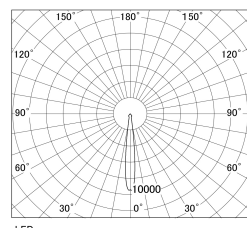

Item no. SD381-3515B9030-R-IK

Series Name: Clady versa R-G tracklight
(In track) (SD381-R-IK)

■ Direct Horizontal Illuminance SD381-3515B9030-R-IK

φ	Illuminance Angle	Beam Angle	Vertical Illuminance(Lx)
190	11°	12°	149240
380			37310
570			16580
770			9330
			5970
			4150
			3050
			2330

Luminous flux : 3950 lm

Installation	Track mount
Type	Extra high-efficiency tracklight
Fixture wattage	36W
Beam angle	12deg
Color Temp.	3000K
CRI	Ra>90
Luminous	3948 lm
Body	Die-castaluminumalloy
Body finish	Black
Trim finish	Black
Reflector finish	N/A
IP Rate	IP20
Light source	COB module
Input Voltage	AC220~240V
Dimming Type	Non-Dimmable
Certificate	CE,CCC
Cut Hole	N/A