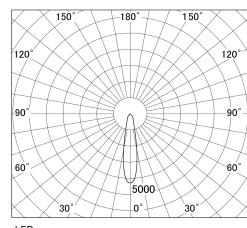

Item no. SD381-3520B9030-R-IK

Series Name: Clady versa R-G tracklight
(In track) (SD381-R-IK)

■ Direct Horizontal Illuminance SD381-3520B9030-R-IK

φ	Illuminance Angle	Beam Angle	Vertical Illuminance(Lx)
	20°	21°	73300
350	20000		18330
700	10000		8140
1050	5000		4580
1410	2000		2930
			2040
			1500
			1150

Luminous flux : 4255 lm

Installation	Track mount
Type	Extra high-efficiency tracklight
Fixture wattage	36W
Beam angle	21deg
Color Temp.	3000K
CRI	Ra>90
Luminous	4257 lm
Body	Die-castaluminumalloy
Body finish	Black
Trim finish	Black
Reflector finish	N/A
IP Rate	IP20
Light source	COB module
Input Voltage	AC220~240V
Dimming Type	Non-Dimmable
Certificate	CE,CCC
Cut Hole	N/A