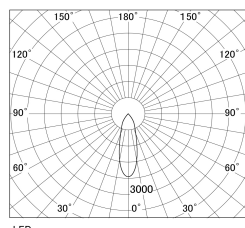

Item no. SD381-3530B9030-R-IK

Series Name: Clady versa R-G tracklight
(In track) (SD381-R-IK)

■ Direct Horizontal Illuminance SD381-3530B9030-R-IK

φ	Illuminance Angle	Beam Angle	Vertical Illuminance(Lx)
	28°	30°	40100
490	1	20000	10030
		10000	4460
990	2	5000	2510
		2000	1600
1490	3	1000	1110
			820
1990	m		630

Luminous flux : 4270 lm

Installation	Track mount
Type	Extra high-efficiency tracklight
Fixture wattage	36W
Beam angle	30deg
Color Temp.	3000K
CRI	Ra>90
Luminous	4272 lm
Body	Die-castaluminumalloy
Body finish	Black
Trim finish	Black
Reflector finish	N/A
IP Rate	IP20
Light source	COB module
Input Voltage	AC220~240V
Dimming Type	Non-Dimmable
Certificate	CE,CCC
Cut Hole	N/A