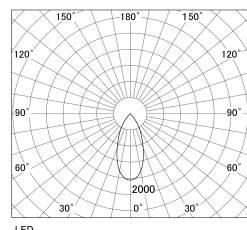

Item no. SD381-3540B9030-R-IK

Series Name: Clady versa R-G tracklight  
(In track) (SD381-R-IK)

■ Direct Horizontal Illuminance SD381-3540B9030-R-IK

| φ    | Illuminance Angle | Beam Angle | Vertical Illuminance(Lx) |
|------|-------------------|------------|--------------------------|
|      | 37°               | 43°        | 28230                    |
| 660  | 10000             |            | 7060                     |
|      | 5000              |            | 3140                     |
| 1330 | 2000              |            | 1760                     |
|      | 1000              |            | 1130                     |
| 3000 |                   |            | 780                      |
|      |                   |            | 580                      |
| 3670 |                   |            | 440                      |

Luminous flux: 4270 lm

|                  |                                  |
|------------------|----------------------------------|
| Installation     | Track mount                      |
| Type             | Extra high-efficiency tracklight |
| Fixture wattage  | 36W                              |
| Beam angle       | 43deg                            |
| Color Temp.      | 3000K                            |
| CRI              | Ra>90                            |
| Luminous         | 4268 lm                          |
| Body             | Die-castaluminumalloy            |
| Body finish      | Black                            |
| Trim finish      | Black                            |
| Reflector finish | N/A                              |
| IP Rate          | IP20                             |
| Light source     | COB module                       |
| Input Voltage    | AC220~240V                       |
| Dimming Type     | Non-Dimmable                     |
| Certificate      | CE,CCC                           |
| Cut Hole         | N/A                              |