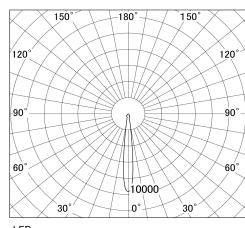

Item no. SD381-2815B9030-R-IK

Series Name: Clady versa R-G tracklight
(In track) (SD381-R-IK)

■ Direct Horizontal Illuminance SD381-2815B9030-R-IK

φ	Illuminance Angle	Beam Angle	Vertical Illuminance(Lx)
190	11°	12°	123480
380	50000		30870
570	20000		13720
770	10000		7720
	5000		4940
			3430
			2520
			1930

Luminous flux : 3190 lm

Installation	Track mount
Type	Extra high-efficiency tracklight
Fixture wattage	28W
Beam angle	12deg
Color Temp.	3000K
CRI	Ra>90
Luminous	3190 lm
Body	Die-castaluminumalloy
Body finish	Black
Trim finish	Black
Reflector finish	N/A
IP Rate	IP20
Light source	COB module
Input Voltage	AC220~240V
Dimming Type	Non-Dimmable
Certificate	CE,CCC
Cut Hole	N/A