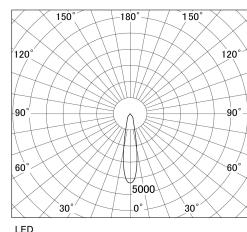

Item no. SD381-2820B9030-R-IK

Series Name: Clady versa R-G tracklight
(In track) (SD381-R-IK)

■ Direct Horizontal Illuminance SD381-2820B9030-R-IK

| φ | Illuminance Angle | Beam Angle | Vertical Illuminance(Lx) |
|------|-------------------|------------|--------------------------|
| | 20° | 21° | 59200 |
| 350 | 20000 | | 14800 |
| | 10000 | | 6580 |
| 700 | 5000 | | 3700 |
| 1050 | 2000 | | 2370 |
| 1410 | | | 1640 |
| | | | 1210 |
| | | | 930 |

Luminous flux : 3440 lm

| | |
|------------------|----------------------------------|
| Installation | Track mount |
| Type | Extra high-efficiency tracklight |
| Fixture wattage | 28W |
| Beam angle | 21deg |
| Color Temp. | 3000K |
| CRI | Ra>90 |
| Luminous | 3438 lm |
| Body | Die-castaluminumalloy |
| Body finish | Black |
| Trim finish | Black |
| Reflector finish | N/A |
| IP Rate | IP20 |
| Light source | COB module |
| Input Voltage | AC220~240V |
| Dimming Type | Non-Dimmable |
| Certificate | CE,CCC |
| Cut Hole | N/A |