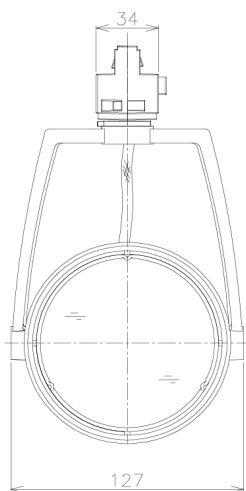

Item no. SD381-2830B9030-R-IK

Series Name: Clady versa R-G tracklight  
(In track) (SD381-R-IK)

■ Direct Horizontal Illuminance SD381-2830B9030-R-IK

φ	Illuminance Angle	Beam Angle	Vertical Illuminance(Lx)
	28°	30°	32410
490	10000	5000	8100
990	2000		3600
1490	1000		2030
1990			1300
			900
			660
			510

Luminous flux : 3450 lm

LED

Installation	Track mount
Type	Extra high-efficiency tracklight
Fixture wattage	28W
Beam angle	30deg
Color Temp.	3000K
CRI	Ra>90
Luminous	3452 lm
Body	Die-castaluminumalloy
Body finish	Black
Trim finish	Black
Reflector finish	N/A
IP Rate	IP20
Light source	COB module
Input Voltage	AC220~240V
Dimming Type	Non-Dimmable
Certificate	CE,CCC
Cut Hole	N/A