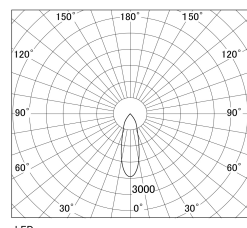

Item no. SD381-2830B9030-R-IK

Series Name: Clady versa R-G tracklight  
(In track) (SD381-R-IK)

■ Direct Horizontal Illuminance SD381-2830B9030-R-IK

φ	Illuminance Angle	Beam Angle	Vertical Illuminance(Lx)
	28°	30°	32410
490	10000	5000	8100
990	2000		3600
1490	1000		2030
1990			1300
			900
			660
			510

Luminous flux : 3450 lm

LED

Installation	Track mount
Type	Extra high-efficiency tracklight
Fixture wattage	28W
Beam angle	30deg
Color Temp.	3000K
CRI	Ra>90
Luminous	3452 lm
Body	Die-castaluminumalloy
Body finish	Black
Trim finish	Black
Reflector finish	N/A
IP Rate	IP20
Light source	COB module
Input Voltage	AC220~240V
Dimming Type	Non-Dimmable
Certificate	CE,CCC
Cut Hole	N/A