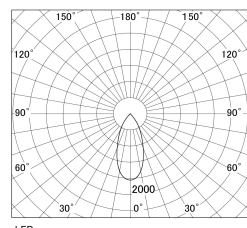

Item no. SD381-2840B9030-R-IK

Series Name: Clady versa R-G tracklight  
(In track) (SD381-R-IK)

■ Direct Horizontal Illuminance SD381-2840B9030-R-IK

φ	Illuminance Angle	Beam Angle	Vertical Illuminance(Lx)
	37°	43°	22800
1	10000		5700
	5000		2530
2	2000		1430
	1000		910
3	500		630
	0		470
m			360

Luminous flux : 3450 lm

LED

Installation	Track mount
Type	Extra high-efficiency tracklight
Fixture wattage	28W
Beam angle	43deg
Color Temp.	3000K
CRI	Ra>90
Luminous	3448 lm
Body	Die-castaluminumalloy
Body finish	Black
Trim finish	Black
Reflector finish	N/A
IP Rate	IP20
Light source	COB module
Input Voltage	AC220~240V
Dimming Type	Non-Dimmable
Certificate	CE,CCC
Cut Hole	N/A