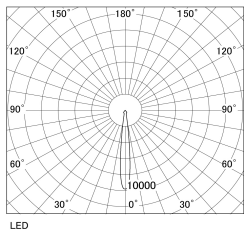

Item no. SD381-2615B9030-R-IK

Series Name: Clady versa R-G tracklight
(In track) (SD381-R-IK)

■ Direct Horizontal Illuminance SD381-2615B9030-R-IK

φ	Illuminance Angle	Beam Angle	Vertical Illuminance(lx)
170	10°	12°	109430
170			27360
340			12160
340			6840
520			4380
520			3040
690			2230
690			1710

Luminous flux : 2780 lm

Installation	Track mount
Type	Extra high-efficiency tracklight
Fixture wattage	23W
Beam angle	12deg
Color Temp.	3000K
CRI	Ra>90
Luminous	2781 lm
Body	Die-castaluminumalloy
Body finish	Black
Trim finish	Black
Reflector finish	N/A
IP Rate	IP20
Light source	COB module
Input Voltage	AC220~240V
Dimming Type	Non-Dimmable
Certificate	CE,CCC
Cut Hole	N/A