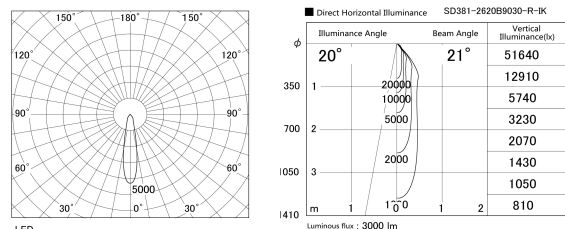

Item no. SD381-2620B9030-R-IK

Series Name: Clady versa R-G tracklight
(In track) (SD381-R-IK)

Installation	Track mount
Type	Extra high-efficiency tracklight
Fixture wattage	23W
Beam angle	21deg
Color Temp.	3000K
CRI	Ra>90
Luminous	2999 lm
Body	Die-castaluminumalloy
Body finish	Black
Trim finish	Black
Reflector finish	N/A
IP Rate	IP20
Light source	COB module
Input Voltage	AC220~240V
Dimming Type	Non-Dimmable
Certificate	CE,CCC
Cut Hole	N/A