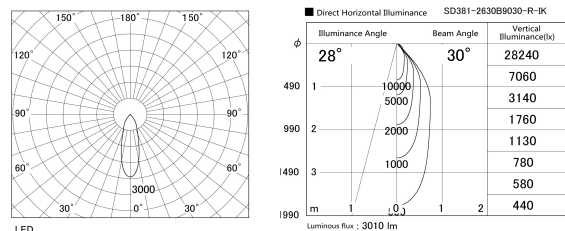

Item no. SD381-2630B9030-R-IK

Series Name: Clady versa R-G tracklight  
(In track) (SD381-R-IK)

Installation	Track mount
Type	Extra high-efficiency tracklight
Fixture wattage	23W
Beam angle	30deg
Color Temp.	3000K
CRI	Ra>90
Luminous	3008 lm
Body	Die-castaluminumalloy
Body finish	Black
Trim finish	Black
Reflector finish	N/A
IP Rate	IP20
Light source	COB module
Input Voltage	AC220~240V
Dimming Type	Non-Dimmable
Certificate	CE,CCC
Cut Hole	N/A