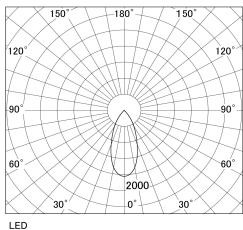

Item no. SD381-2640B9030-R-IK

Series Name: Clady versa R-G tracklight
(In track) (SD381-R-IK)

Installation	Track mount
Type	Extra high-efficiency tracklight
Fixture wattage	23W
Beam angle	43deg
Color Temp.	3000K
CRI	Ra>90
Luminous	3007 lm
Body	Die-castaluminumalloy
Body finish	Black
Trim finish	Black
Reflector finish	N/A
IP Rate	IP20
Light source	COB module
Input Voltage	AC220~240V
Dimming Type	Non-Dimmable
Certificate	CE,CCC
Cut Hole	N/A