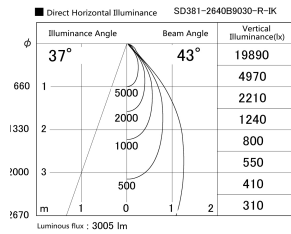

Item no. SD381-2640B9030-R-IK

Series Name: Clady versa R-G tracklight
(In track) (SD381-R-IK)

Installation	Track mount
Type	Extra high-efficiency tracklight
Fixture wattage	23W
Beam angle	43deg
Color Temp.	3000K
CRI	Ra>90
Luminous	3007 lm
Body	Die-castaluminumalloy
Body finish	Black
Trim finish	Black
Reflector finish	N/A
IP Rate	IP20
Light source	COB module
Input Voltage	AC220~240V
Dimming Type	Non-Dimmable
Certificate	CE,CCC
Cut Hole	N/A