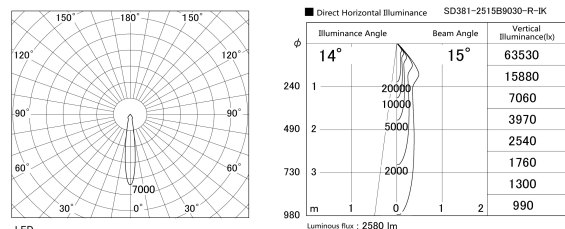

Item no. SD381-2515B9030-R-IK

Series Name: Clady versa R-G tracklight
(In track) (SD381-R-IK)

Installation	Track mount
Type	Extra high-efficiency tracklight
Fixture wattage	23W
Beam angle	15deg
Color Temp.	3000K
CRI	Ra>90
Luminous	2580 lm
Body	Die-castaluminumalloy
Body finish	Black
Trim finish	Black
Reflector finish	N/A
IP Rate	IP20
Light source	COB module
Input Voltage	AC220~240V
Dimming Type	Non-Dimmable
Certificate	CE,CCC
Cut Hole	N/A