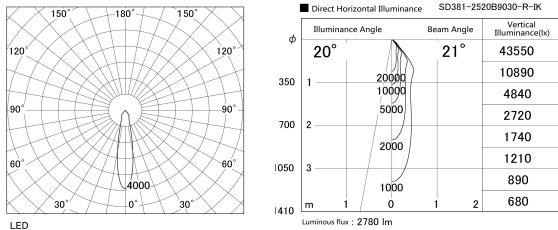

Item no. SD381-2520B9030-R-IK

Series Name: Clady versa R-G tracklight
(In track) (SD381-R-IK)

Installation	Track mount
Type	Extra high-efficiency tracklight
Fixture wattage	23W
Beam angle	21deg
Color Temp.	3000K
CRI	Ra>90
Luminous	2782 lm
Body	Die-castaluminumalloy
Body finish	Black
Trim finish	Black
Reflector finish	N/A
IP Rate	IP20
Light source	COB module
Input Voltage	AC220~240V
Dimming Type	Non-Dimmable
Certificate	CE,CCC
Cut Hole	N/A