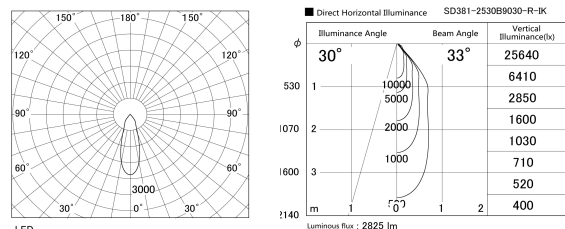

Item no. SD381-2530B9030-R-IK

Series Name: Clady versa R-G tracklight
(In track) (SD381-R-IK)

Installation	Track mount
Type	Extra high-efficiency tracklight
Fixture wattage	23W
Beam angle	33deg
Color Temp.	3000K
CRI	Ra>90
Luminous	2825 lm
Body	Die-castaluminumalloy
Body finish	Black
Trim finish	Black
Reflector finish	N/A
IP Rate	IP20
Light source	COB module
Input Voltage	AC220~240V
Dimming Type	Non-Dimmable
Certificate	CE,CCC
Cut Hole	N/A