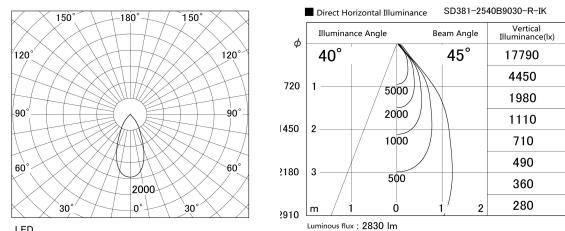

Item no. SD381-2540B9030-R-IK

Series Name: Clady versa R-G tracklight
(In track) (SD381-R-IK)

Installation	Track mount
Type	Extra high-efficiency tracklight
Fixture wattage	23W
Beam angle	45deg
Color Temp.	3000K
CRI	Ra>90
Luminous	2828 lm
Body	Die-castaluminumalloy
Body finish	Black
Trim finish	Black
Reflector finish	N/A
IP Rate	IP20
Light source	COB module
Input Voltage	AC220~240V
Dimming Type	Non-Dimmable
Certificate	CE,CCC
Cut Hole	N/A