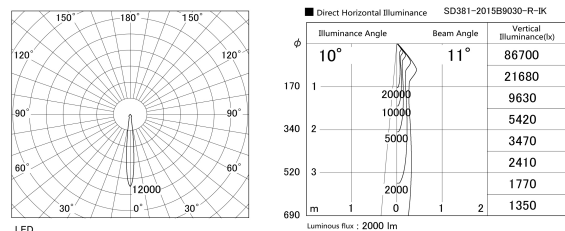

Item no. SD381-2015B9030-R-IK

Series Name: Clady versa R-G tracklight
(In track) (SD381-R-IK)

| | |
|------------------|----------------------------------|
| Installation | Track mount |
| Type | Extra high-efficiency tracklight |
| Fixture wattage | 20W |
| Beam angle | 11deg |
| Color Temp. | 3000K |
| CRI | Ra>90 |
| Luminous | 2001 lm |
| Body | Die-castaluminumalloy |
| Body finish | Black |
| Trim finish | Black |
| Reflector finish | N/A |
| IP Rate | IP20 |
| Light source | COB module |
| Input Voltage | AC220~240V |
| Dimming Type | Non-Dimmable |
| Certificate | CE,CCC |
| Cut Hole | N/A |