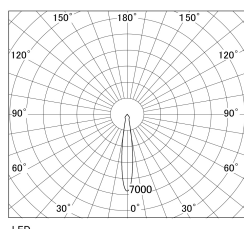

Item no. SD381-2020B9030-R-IK

Series Name: Clady versa R-G tracklight
(In track) (SD381-R-IK)

Installation	Track mount	
Type	Extra	high-efficiency tracklight
Fixture wattage	20W	
Beam angle	15deg	
Color Temp.	3000K	
CRI	Ra>90	
Luminous	2125 lm	
Body	Die-castaluminumalloy	
Body finish	Black	
Trim finish	Black	
Reflector finish	N/A	
IP Rate	IP20	
Light source	COB module	
Input Voltage	AC220~240V	
Dimming Type	Non-Dimmable	
Certificate	CE,CCC	
Cut Hole	N/A	

■ Direct Horizontal Illuminance SD381-2020B9030-R-IK

φ	Illuminance Angle	Beam Angle	Vertical Illuminance(lx)
240	14°	15°	57130
480	1	20000	14280
730	2	10000	6350
980	3	5000	3570
		2000	2290
		1000	1590
		500	1170
		200	890

Luminous flux : 2125 lm