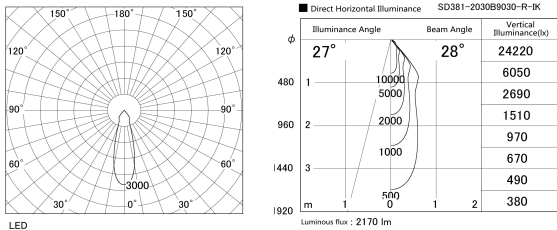

Item no. SD381-2030B9030-R-IK

Series Name: Clady versa R-G tracklight  
(In track) (SD381-R-IK)

Installation	Track mount
Type	Extra high-efficiency tracklight
Fixture wattage	20W
Beam angle	28deg
Color Temp.	3000K
CRI	Ra>90
Luminous	2170 lm
Body	Die-castaluminumalloy
Body finish	Black
Trim finish	Black
Reflector finish	N/A
IP Rate	IP20
Light source	COB module
Input Voltage	AC220~240V
Dimming Type	Non-Dimmable
Certificate	CE,CCC
Cut Hole	N/A