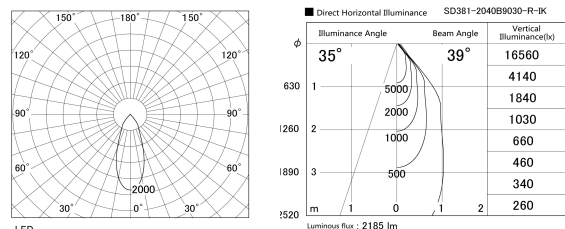

Item no. SD381-2040B9030-R-IK

Series Name: Clady versa R-G tracklight  
(In track) (SD381-R-IK)

Installation	Track mount
Type	Extra high-efficiency tracklight
Fixture wattage	20W
Beam angle	39deg
Color Temp.	3000K
CRI	Ra>90
Luminous	2187 lm
Body	Die-castaluminumalloy
Body finish	Black
Trim finish	Black
Reflector finish	N/A
IP Rate	IP20
Light source	COB module
Input Voltage	AC220~240V
Dimming Type	Non-Dimmable
Certificate	CE,CCC
Cut Hole	N/A