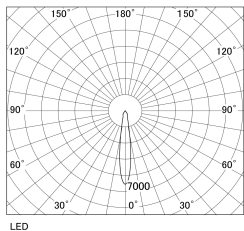

Item no. SD381-1915B9030-R-IK

Series Name: Clady versa R-G tracklight
(In track) (SD381-R-IK)

■ Direct Horizontal Illuminance SD381-1915B9030-R-IK

φ	Illuminance Angle	Beam Angle	Vertical Illuminance(lx)
1	15°	16°	43800
260			10950
			4870
520			2740
			1750
780			1220
			890
1050			680

Luminous flux : 1710 lm

Installation	Track mount
Type	Extra high-efficiency tracklight
Fixture wattage	18.6W
Beam angle	16deg
Color Temp.	3000K
CRI	Ra>90
Luminous	1708 lm
Body	Die-castaluminumalloy
Body finish	Black
Trim finish	Black
Reflector finish	N/A
IP Rate	IP20
Light source	COB module
Input Voltage	AC220~240V
Dimming Type	Non-Dimmable
Certificate	CE,CCC
Cut Hole	N/A