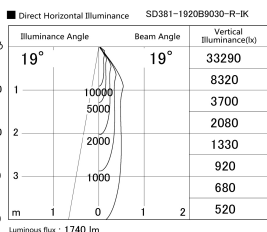

Item no. SD381-1920B9030-R-IK

Series Name: Clady versa R-G tracklight
(In track) (SD381-R-IK)

LED

Installation	Track mount
Type	Extra high-efficiency tracklight
Fixture wattage	18.6W
Beam angle	19deg
Color Temp.	3000K
CRI	Ra>90
Luminous	1742 lm
Body	Die-castaluminumalloy
Body finish	Black
Trim finish	Black
Reflector finish	N/A
IP Rate	IP20
Light source	COB module
Input Voltage	AC220~240V
Dimming Type	Non-Dimmable
Certificate	CE,CCC
Cut Hole	N/A