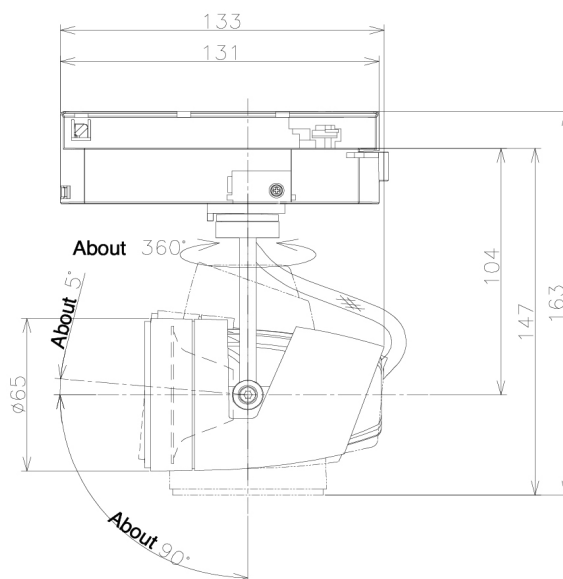

Item no. SD381-1920B9030-R-IK

Series Name: Clady versa R-G tracklight
(In track) (SD381-R-IK)

LED

Installation	Track mount
Type	Extra high-efficiency tracklight
Fixture wattage	18.6W
Beam angle	19deg
Color Temp.	3000K
CRI	Ra>90
Luminous	1742 lm
Body	Die-castaluminumalloy
Body finish	Black
Trim finish	Black
Reflector finish	N/A
IP Rate	IP20
Light source	COB module
Input Voltage	AC220~240V
Dimming Type	Non-Dimmable
Certificate	CE,CCC
Cut Hole	N/A