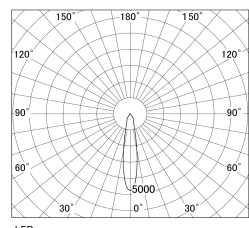

Item no. SD381-1920B9030-R-IK

Series Name: Clady versa R-G tracklight
(In track) (SD381-R-IK)

LED

Installation	Track mount
Type	Extra high-efficiency tracklight
Fixture wattage	18.6W
Beam angle	19deg
Color Temp.	3000K
CRI	Ra>90
Luminous	1742 lm
Body	Die-castaluminumalloy
Body finish	Black
Trim finish	Black
Reflector finish	N/A
IP Rate	IP20
Light source	COB module
Input Voltage	AC220~240V
Dimming Type	Non-Dimmable
Certificate	CE,CCC
Cut Hole	N/A