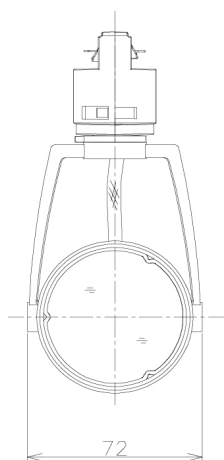

Item no. SD381-1920B9030-R-IK

Series Name: Clady versa R-G tracklight
(In track) (SD381-R-IK)

LED

Installation	Track mount
Type	Extra high-efficiency tracklight
Fixture wattage	18.6W
Beam angle	19deg
Color Temp.	3000K
CRI	Ra>90
Luminous	1742 lm
Body	Die-castaluminumalloy
Body finish	Black
Trim finish	Black
Reflector finish	N/A
IP Rate	IP20
Light source	COB module
Input Voltage	AC220~240V
Dimming Type	Non-Dimmable
Certificate	CE,CCC
Cut Hole	N/A