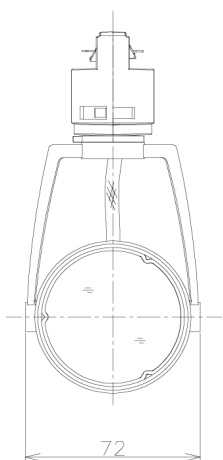

Item no. SD381-1930B9030-R-IK

Series Name: Clady versa R-G tracklight
(In track) (SD381-R-IK)

■ Direct Horizontal Illuminance SD381-1930B9030-R-IK

φ	Illuminance Angle	Beam Angle	Vertical Illuminance(Lx)
	26°	28°	20000
460			5000
920			2220
1380			1250
1840			800
			560
			410
			310

Luminous flux : 1810 lm

LED

Installation	Track mount
Type	Extra high-efficiency tracklight
Fixture wattage	18.6W
Beam angle	28deg
Color Temp.	3000K
CRI	Ra>90
Luminous	1811 lm
Body	Die-castaluminumalloy
Body finish	Black
Trim finish	Black
Reflector finish	N/A
IP Rate	IP20
Light source	COB module
Input Voltage	AC220~240V
Dimming Type	Non-Dimmable
Certificate	CE,CCC
Cut Hole	N/A