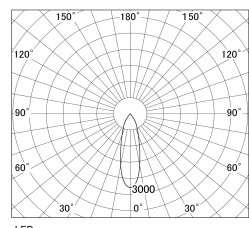

Item no. SD381-1930B9030-R-IK

Series Name: Clady versa R-G tracklight
(In track) (SD381-R-IK)

■ Direct Horizontal Illuminance SD381-1930B9030-R-IK

φ	Illuminance Angle	Beam Angle	Vertical Illuminance(Lx)
	26°	28°	20000
460			5000
920			2220
1380			1250
1840			800
			560
			410
			310

Luminous flux : 1810 lm

LED

Installation	Track mount
Type	Extra high-efficiency tracklight
Fixture wattage	18.6W
Beam angle	28deg
Color Temp.	3000K
CRI	Ra>90
Luminous	1811 lm
Body	Die-castaluminumalloy
Body finish	Black
Trim finish	Black
Reflector finish	N/A
IP Rate	IP20
Light source	COB module
Input Voltage	AC220~240V
Dimming Type	Non-Dimmable
Certificate	CE,CCC
Cut Hole	N/A