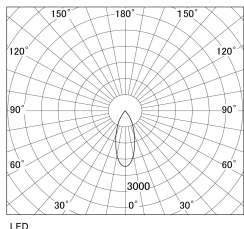

Item no. SD381-1940B9030-R-IK

Series Name: Clady versa R-G tracklight
(In track) (SD381-R-IK)

■ Direct Horizontal Illuminance SD381-1940B9030-R-IK

φ	Illuminance Angle	Beam Angle	Vertical Illuminance(Lx)
590	33°	37°	15340
1180			3840
1770			1700
3360			960
			610
			430
			310
			240

Luminous flux : 1845 lm

Installation	Track mount	
Type	Extra	high-efficiency tracklight
Fixture wattage	18.6W	
Beam angle	37deg	
Color Temp.	3000K	
CRI	Ra>90	
Luminous	1844 lm	
Body	Die-castaluminumalloy	
Body finish	Black	
Trim finish	Black	
Reflector finish	N/A	
IP Rate	IP20	
Light source	COB module	
Input Voltage	AC220~240V	
Dimming Type	Non-Dimmable	
Certificate	CE,CCC	
Cut Hole	N/A	