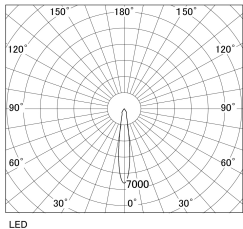

Item no. SD381-1115B9030-R-IK

Series Name: Clady versa R-G tracklight  
(In track) (SD381-R-IK)

■ Direct Horizontal Illuminance SD381-1115B9030-R-IK

φ	Illuminance Angle	Beam Angle	Vertical Illuminance(lx)
1	15°	16°	26820
2			6700
3			2980
1050			1680
			1070
			740
			550
			420

Luminous flux : 1035 lm

Installation	Track mount
Type	Extra high-efficiency tracklight
Fixture wattage	10.5W
Beam angle	16deg
Color Temp.	3000K
CRI	Ra>90
Luminous	1033 lm
Body	Die-castaluminumalloy
Body finish	Black
Trim finish	Black
Reflector finish	N/A
IP Rate	IP20
Light source	COB module
Input Voltage	AC220~240V
Dimming Type	Non-Dimmable
Certificate	CE,CCC
Cut Hole	N/A