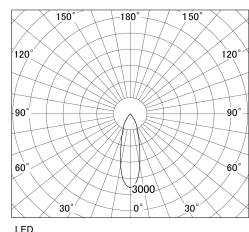

Item no. SD381-1130B9030-R-IK

Series Name: Clady versa R-G tracklight
(In track) (SD381-R-IK)

■ Direct Horizontal Illuminance SD381-1130B9030-R-IK

| φ | Illuminance Angle | Beam Angle | Vertical Illuminance(Lx) |
|------|-------------------|------------|--------------------------|
| | 26° | 28° | 12090 |
| 460 | 5000 | | 3020 |
| 920 | 2000 | | 1340 |
| 1380 | 1000 | | 760 |
| 1840 | 500 | | 480 |
| | | | 340 |
| | | | 250 |
| | | | 190 |

Luminous flux : 1095 lm

| | |
|------------------|----------------------------------|
| Installation | Track mount |
| Type | Extra high-efficiency tracklight |
| Fixture wattage | 10.5W |
| Beam angle | 28deg |
| Color Temp. | 3000K |
| CRI | Ra>90 |
| Luminous | 1095 lm |
| Body | Die-castaluminumalloy |
| Body finish | Black |
| Trim finish | Black |
| Reflector finish | N/A |
| IP Rate | IP20 |
| Light source | COB module |
| Input Voltage | AC220~240V |
| Dimming Type | Non-Dimmable |
| Certificate | CE,CCC |
| Cut Hole | N/A |