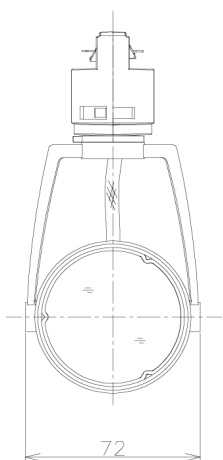

Item no. SD381-1140B9030-R-IK

Series Name: Clady versa R-G tracklight  
(In track) (SD381-R-IK)

LED

Installation	Track mount
Type	Extra high-efficiency tracklight
Fixture wattage	10.5W
Beam angle	37deg
Color Temp.	3000K
CRI	Ra>90
Luminous	1118 lm
Body	Die-castaluminumalloy
Body finish	Black
Trim finish	Black
Reflector finish	N/A
IP Rate	IP20
Light source	COB module
Input Voltage	AC220~240V
Dimming Type	Non-Dimmable
Certificate	CE,CCC
Cut Hole	N/A