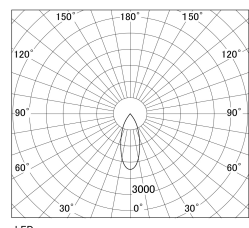

Item no. SD381-1140B9030-R-IK

Series Name: Clady versa R-G tracklight  
(In track) (SD381-R-IK)

LED

Installation	Track mount
Type	Extra high-efficiency tracklight
Fixture wattage	10.5W
Beam angle	37deg
Color Temp.	3000K
CRI	Ra>90
Luminous	1118 lm
Body	Die-castaluminumalloy
Body finish	Black
Trim finish	Black
Reflector finish	N/A
IP Rate	IP20
Light source	COB module
Input Voltage	AC220~240V
Dimming Type	Non-Dimmable
Certificate	CE,CCC
Cut Hole	N/A