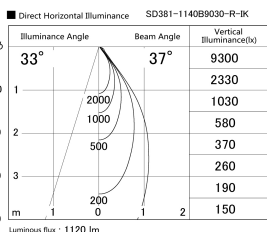

Item no. SD381-1140B9030-R-IK

Series Name: Clady versa R-G tracklight  
(In track) (SD381-R-IK)

LED

Installation	Track mount
Type	Extra high-efficiency tracklight
Fixture wattage	10.5W
Beam angle	37deg
Color Temp.	3000K
CRI	Ra>90
Luminous	1118 lm
Body	Die-castaluminumalloy
Body finish	Black
Trim finish	Black
Reflector finish	N/A
IP Rate	IP20
Light source	COB module
Input Voltage	AC220~240V
Dimming Type	Non-Dimmable
Certificate	CE,CCC
Cut Hole	N/A