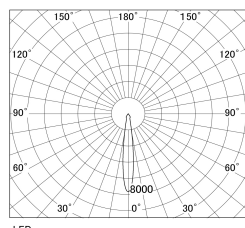

Item no. SD381-0815B9030-R-IK

Series Name: Clady versa R-G tracklight
(In track) (SD381-R-IK)

■ Direct Horizontal Illuminance SD381-0815B9030-R-IK

φ	Illuminance Angle	Beam Angle	Vertical Illuminance(Lx)
220	13°	14°	25190
1			6300
2			2800
450			1570
3			1010
680			700
510			510
910			390

Luminous flux : 810 lm

Installation	Track mount
Type	Extra high-efficiency tracklight
Fixture wattage	7.5W
Beam angle	16deg
Color Temp.	3000K
CRI	Ra>90
Luminous	776 lm
Body	Die-castaluminumalloy
Body finish	Black
Trim finish	Black
Reflector finish	N/A
IP Rate	IP20
Light source	COB module
Input Voltage	AC220~240V
Dimming Type	Non-Dimmable
Certificate	CE,CCC
Cut Hole	N/A