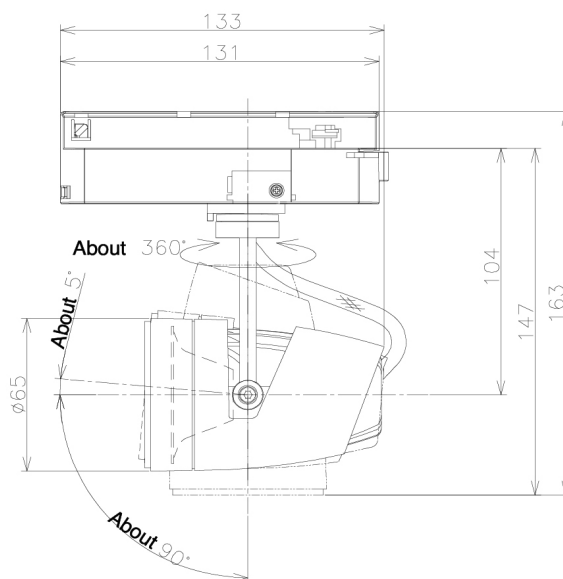

Item no. SD381-0820B9030-R-IK

Series Name: Clady versa R-G tracklight  
(In track) (SD381-R-IK)

■ Direct Horizontal Illuminance SD381-0820B9030-R-IK

φ	Illuminance Angle	Beam Angle	Vertical Illuminance(Lx)
	17°	17°	19560
290	1		4890
			2170
590	2		1220
			780
890	3		540
			400
1190	m	1 0 1 2	310

Luminous flux : 845 lm

LED

Installation	Track mount
Type	Extra high-efficiency tracklight
Fixture wattage	7.5W
Beam angle	20deg
Color Temp.	3000K
CRI	Ra>90
Luminous	791 lm
Body	Die-castaluminumalloy
Body finish	Black
Trim finish	Black
Reflector finish	N/A
IP Rate	IP20
Light source	COB module
Input Voltage	AC220~240V
Dimming Type	Non-Dimmable
Certificate	CE,CCC
Cut Hole	N/A