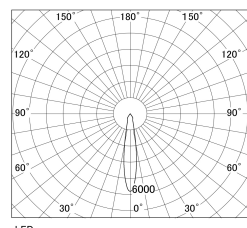

Item no. SD381-0820B9030-R-IK

Series Name: Clady versa R-G tracklight  
(In track) (SD381-R-IK)

■ Direct Horizontal Illuminance SD381-0820B9030-R-IK

φ	Illuminance Angle	Beam Angle	Vertical Illuminance(Lx)
	17°	17°	19560
290	1		4890
			2170
590	2		1220
			780
890	3		540
			400
1190	m	1 0 1 2	310

Luminous flux : 845 lm

LED

Installation	Track mount
Type	Extra high-efficiency tracklight
Fixture wattage	7.5W
Beam angle	20deg
Color Temp.	3000K
CRI	Ra>90
Luminous	791 lm
Body	Die-castaluminumalloy
Body finish	Black
Trim finish	Black
Reflector finish	N/A
IP Rate	IP20
Light source	COB module
Input Voltage	AC220~240V
Dimming Type	Non-Dimmable
Certificate	CE,CCC
Cut Hole	N/A