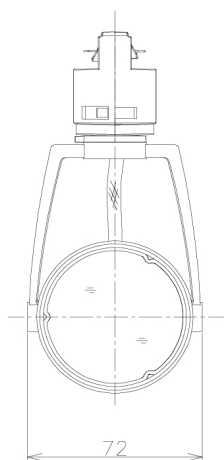

Item no. SD381-0820B9030-R-IK

Series Name: Clady versa R-G tracklight  
(In track) (SD381-R-IK)

■ Direct Horizontal Illuminance SD381-0820B9030-R-IK

φ	Illuminance Angle	Beam Angle	Vertical Illuminance(Lx)
	17°	17°	19560
290	1		4890
			2170
590	2		1220
			780
890	3		540
			400
1190	m	1 0 1 2	310

Luminous flux : 845 lm

LED

Installation	Track mount
Type	Extra high-efficiency tracklight
Fixture wattage	7.5W
Beam angle	20deg
Color Temp.	3000K
CRI	Ra>90
Luminous	791 lm
Body	Die-castaluminumalloy
Body finish	Black
Trim finish	Black
Reflector finish	N/A
IP Rate	IP20
Light source	COB module
Input Voltage	AC220~240V
Dimming Type	Non-Dimmable
Certificate	CE,CCC
Cut Hole	N/A