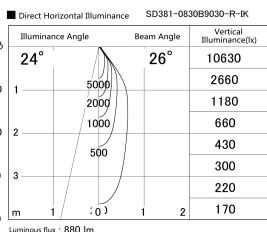

Item no. SD381-0830B9030-R-IK

Series Name: Clady versa R-G tracklight
(In track) (SD381-R-IK)

LED

Installation	Track mount
Type	Extra high-efficiency tracklight
Fixture wattage	7.5W
Beam angle	29deg
Color Temp.	3000K
CRI	Ra>90
Luminous	822 lm
Body	Die-castaluminumalloy
Body finish	Black
Trim finish	Black
Reflector finish	N/A
IP Rate	IP20
Light source	COB module
Input Voltage	AC220~240V
Dimming Type	Non-Dimmable
Certificate	CE,CCC
Cut Hole	N/A