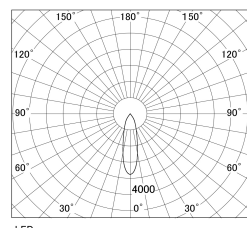

Item no. SD381-0830B9030-R-IK

Series Name: Clady versa R-G tracklight
(In track) (SD381-R-IK)

LED

Installation	Track mount
Type	Extra high-efficiency tracklight
Fixture wattage	7.5W
Beam angle	29deg
Color Temp.	3000K
CRI	Ra>90
Luminous	822 lm
Body	Die-castaluminumalloy
Body finish	Black
Trim finish	Black
Reflector finish	N/A
IP Rate	IP20
Light source	COB module
Input Voltage	AC220~240V
Dimming Type	Non-Dimmable
Certificate	CE,CCC
Cut Hole	N/A